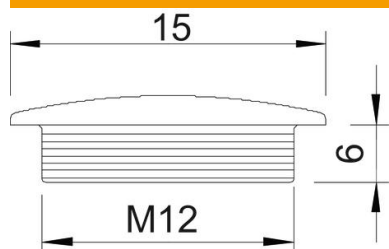

Technical data sheet

Screw plug, metric thread

Item number: 2033003

Screw plug in accordance with DIN 46320, with metric thread to IEC 423.

PS Polystyrene

Master data

Item number	2033003
Type	108 M12 PS
Description 1	Screw plug
Manufacturer	OBO
Dimension	M12
Colour	Light grey; RAL 7035
Material	Polystyrene
Smallest sales unit	100
Unit of quantity	Piece
Weight	0.047 kg
Weight unit	kg/100 pc.

Technical data sheet

Screw plug, metric thread

Item number: 2033003

Dimensions

Dimension D	15 mm
Dimension L	6 mm

Technical data

explosion-proof	no
For Ex zone gas	Without
For Ex zone dust	Without
Thread	M12 x 1,5
Thread type	Metric
Nominal thread size metric/PG	12
Thread increase	1.5 mm
Fibre-glass reinforced	no
Halogen-free	yes
Impact-resistant	yes