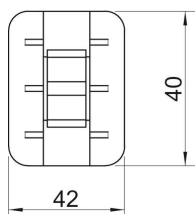

# Technical data sheet

Counter-trough, plastic 16–17 mm slot width

Item number: 1195522

Counter trough 46–52 mm

**PP** Polypropylene

## Master data

Item number	1195522
Description 1	Counter-trough
Manufacturer	OBO
Dimension	46-52mm
Colour	Light grey; RAL 7035
Material	Polypropylene
Smallest sales unit	100
Unit of quantity	Piece
Weight	0.391 kg
Weight unit	kg/100 pc.

## Dimensions

Dimension B	42 mm
Dimension H	11 mm
Dimension L	40 mm

# Technical data sheet

Counter-trough, plastic 16–17 mm slot width

Item number: 1195522