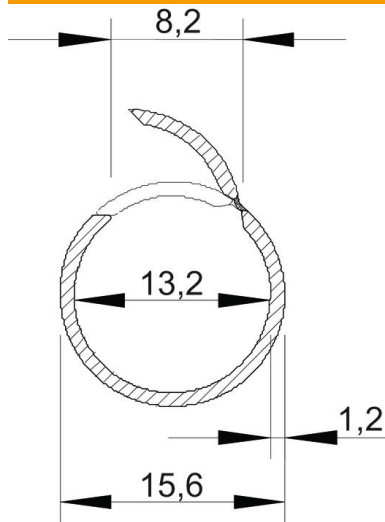

Technical data sheet

Quick pipe, light grey

Item number: 2153904

Open plastic Quick pipe for surface-mounted routing of cables in interiors and protected outdoor areas. Mounting on wall and ceiling with Quick clip, star-Quick clip and Multi-Quick clip. Toolless closing and opening through turning in the clip. Can be used in a temperature range of -25 to $+60$ °C.

PVC Polyvinylchloride

Master data

Item number	2153904
Type	2953 M16 LGR
Description 1	Quick pipe
Manufacturer	OBO
Dimension	M16
Colour	Light grey; RAL 7035
Material	Polyvinylchloride
Smallest sales unit	50
Unit of quantity	Metre
Weight	7 kg
Weight unit	kg/100 m

Technical data sheet

Quick pipe, light grey

Item number: 2153904

Dimensions

Length	2,000 mm
Dimension C	8.2 mm
Dimension D	15.6 mm
Dimension m (mm)	13,2
Dimension t	1.2 mm

Technical data

Surface-mounted	yes
Flame-resistant version	no
Concrete installation	no
Size	M16
Halogen-free	no
Installation on wood	yes
Installation in the earth	no
Installation outdoors	no
Classification code	0
Machines and system installation	yes
With sleeve	no
Permitted temperature range, max.	60 °C
Permitted temperature range, min.	-25 °C
Underfloor installation (screed)	no
Concealed	no