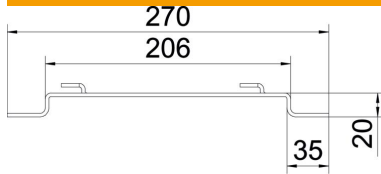

Technical data sheet

Stand-off bracket FS

Item number: 6015662

Stand-off bracket for stand-off of mesh cable trays on the floor or on the wall.

GRM mesh cable tray types with side heights of 35, 55 and 105 mm can be mounted onto the stand-off bracket.

Screwless fastening of the mesh cable tray on the stand-off bracket.

St Steel

FS Strip galvanized

Master data

Item number	6015662
Description 1	Stand-off bracket
Description 2	for mesh cable tray
Manufacturer	OBO
Dimension	B200mm
Material	Steel
Surface	Strip galvanized
Surface standard	DIN EN 10346
Smallest sales unit	20
Unit of quantity	Piece
Weight	20.9 kg
Weight unit	kg/100 pc.

Technical data sheet

Stand-off bracket FS

Item number: 6015662

Dimensions

Height	20 mm
Height	0.79 in
Dimension A	30 mm
Dimension B	206 mm
Dimension L	270 mm

Technical data

Version for	Wall/ceiling clamp, trapezoidal profile
Suitable for mesh cable tray	yes
Suitable for cable ladder	no
Suitable for cable tray	no
Tray fastening	Retaining lug