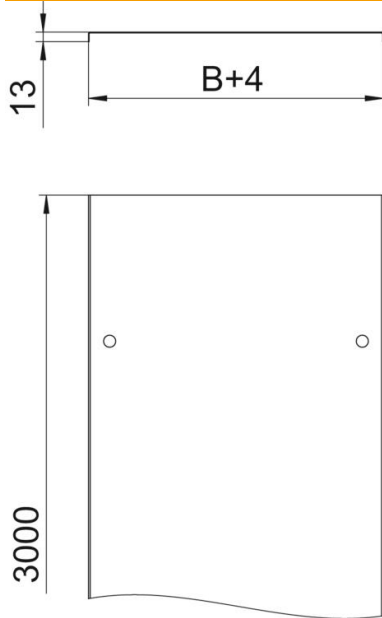

### Master data

Item number	6052150
Type	DRL 150 FS
Description 1	Cover with turn buckle
Description 2	for cable tray and ladder
Manufacturer	OBO
Dimension	150x3000
Material	Steel
Surface	Strip galvanized
Surface standard	DIN EN 10346
Smallest sales unit	3
Unit of quantity	Metre
Weight	141.667 kg
Weight unit	kg/100 m

### Dimensions

Length	3,000 mm
Length	10 ft
Width	150 mm
Width	6 in
Height	35 mm
Plate thickness	0.04 in
Plate thickness	1 mm
Dimension B	150 mm
Dimension H	15 mm