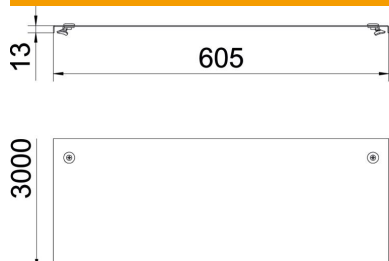

### Master data

Item number	6052606
Type	DRL 600 FS
Description 1	Cover with turn buckle
Description 2	for cable tray and ladder
Manufacturer	OBO
Dimension	600x3000
Material	Steel
Surface	Strip galvanized
Surface standard	DIN EN 10346
Smallest sales unit	3
Unit of quantity	Metre
Weight	741 kg
Weight unit	kg/100 m

### Dimensions

Length	3,000 mm
Length	10 ft
Width	600 mm
Width	24 in
Height	35 mm
Plate thickness	0.05 in
Plate thickness	1.25 mm
Dimension B	600 mm
Dimension H	15 mm