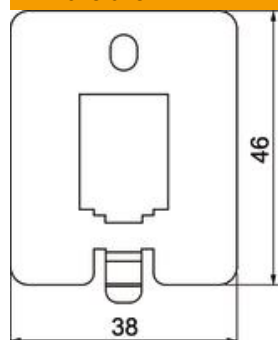

Dimensions of the mounting opening: 21.55 x 14.85 mm

A2 Stainless steel

Master data

| | |
|---------------------|-----------------------|
| Item number | 7368492 |
| Type | DTP UH1 B |
| Description 1 | Data plate |
| Description 2 | for UDHOME-ONE Type B |
| Available from | 01.02.2022 |
| Manufacturer | OBO |
| Dimension | 38x46x1,5 |
| Material | Stainless steel |
| Smallest sales unit | 1 |
| Unit of quantity | Piece |
| Weight | 1.7 kg |
| Weight unit | kg/100 pc. |

Technical data sheet

UDHOME-ONE data technology plate, type B

Item number: 7368492

Dimensions

| | |
|--------|-------|
| Length | 49 mm |
| Width | 38 mm |
| Height | 6 mm |

Technical data

| | |
|--------------------------------|---------------------------|
| Application | Underfloor connection box |
| Number of CEE/Perilex openings | 0 |
| Number of triple openings | 0 |
| Number of installable devices | 1 |
| Number of single openings | 1 |
| Number of oval openings | 0 |
| Number of square openings | 0 |
| Number of round openings | 0 |
| Number of double openings | 0 |
| Fastening type | Lockable |
| Labelling panel | no |
| Blanking lid | no |
| Suitable for labelling panel | no |
| Suitable for wet care | no |
| Device type | Data technology |
| Installation technology | Miscellaneous |
| Heavy-duty version | no |