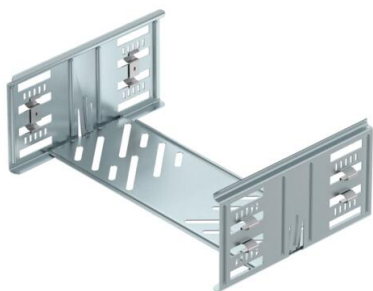

Technical data sheet

Magic straight connector set FS

Item number: 6069096

Cable tray connector with quick fastening for the screwless connection of perforated cable trays with a side height of 110 mm. The optimised design means that the connector can be used to create radii and as a length compensation piece for large temperature deviations.

St Steel

FS Strip galvanized

Master data

Item number	6069096
Description 1	Straight connector set
Description 2	for cable tray Magic
Manufacturer	OBO
Dimension	110x300x200
Material	Steel
Surface	Strip galvanized
Surface standard	DIN EN 10346
Smallest sales unit	1
Unit of quantity	Piece
Weight	57.6 kg
Weight unit	kg/100 pc.

Technical data sheet

Magic straight connector set FS

Item number: 6069096

Dimensions

Length	200 mm
Width	300 mm
Height	110 mm
Plate thickness	1 mm
Dimension B	300 mm

Technical data

Version for	Straight connector
Maintain electrical functions	no
Suitable for mesh cable tray	no
Suitable for cable ladder	no
Suitable for cable tray	yes
Suitable for cable tray system height	110 mm
Adjustable connector, horizontal	no
Articulated connector, vertical	no
Rustproof steel, pickled	no
Connection type	Screwless connector