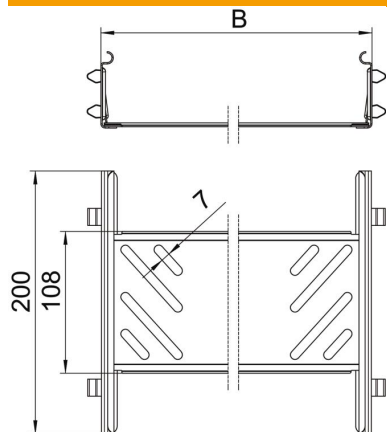

Technical data sheet

Magic straight connector set FS

Item number: 6068916

Cable tray connector with quick fastening for the screwless connection of perforated cable trays with a side height of 60 mm. The optimised design means that the connector can be used to create radii and as a length compensation piece for large temperature deviations.

St Steel

FS Strip galvanized

Master data

Item number	6068916
Type	KTSMV 615 FS
Description 1	Straight connector set
Description 2	for cable tray Magic
Manufacturer	OBO
Dimension	60x150x200
Material	Steel
Surface	Strip galvanized
Surface standard	DIN EN 10346
Smallest sales unit	1
Unit of quantity	Piece
Weight	34.9 kg
Weight unit	kg/100 pc.

Technical data sheet

Magic straight connector set FS

Item number: 6068916

Dimensions

Dimension	60x150
Length	200 mm
Width	150 mm
Width	6 in
Height	60 mm
Height	2 in
Plate thickness	1 mm
Dimension B	150 mm

Technical data

Version for	Straight connector
Maintain electrical functions	no
Suitable for mesh cable tray	no
Suitable for cable ladder	no
Suitable for cable tray	yes
Suitable for cable tray system height	60 mm
Adjustable connector, horizontal	no
Articulated connector, vertical	no
Rustproof steel, pickled	no
Connection type	Screwless connector