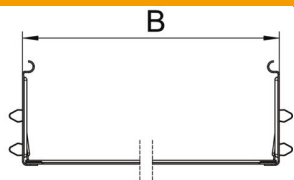

Technical data sheet

Magic straight connector set FS

Item number: 6069002

Cable tray connector with quick fastening for the screwless connection of perforated cable trays with a side height of 85 mm. The optimised design means that the connector can be used to create radii and as a length compensation piece for large temperature deviations.

St Steel

FS Strip galvanized

Master data

Item number	6069002
Description 1	Straight connector set
Description 2	for cable tray Magic
Manufacturer	OBO
Dimension	85x100x200
Material	Steel
Surface	Strip galvanized
Surface standard	DIN EN 10346
Smallest sales unit	1
Unit of quantity	Piece
Weight	37.1 kg
Weight unit	kg/100 pc.

Technical data sheet

Magic straight connector set FS

Item number: 6069002

Dimensions

Dimension	85x100
Length	200 mm
Width	100 mm
Height	85 mm
Plate thickness	1 mm
Dimension B	100 mm

Technical data

Version for	Straight connector
Maintain electrical functions	no
Suitable for mesh cable tray	no
Suitable for cable ladder	no
Suitable for cable tray	yes
Suitable for cable tray system height	85 mm
Adjustable connector, horizontal	no
Articulated connector, vertical	no
Rustproof steel, pickled	no
Connection type	Screwless connector