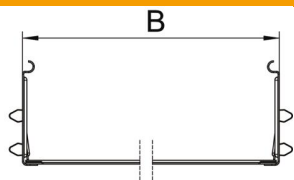

Technical data sheet

Magic straight connector set FS

Item number: 6069010

Cable tray connector with quick fastening for the screwless connection of perforated cable trays with a side height of 85 mm. The optimised design means that the connector can be used to create radii and as a length compensation piece for large temperature deviations.

St Steel

FS Strip galvanized

Master data

Item number	6069010
Description 1	Straight connector set
Description 2	for cable tray Magic
Manufacturer	OBO
Dimension	85x400x200
Material	Steel
Surface	Strip galvanized
Surface standard	DIN EN 10346
Smallest sales unit	1
Unit of quantity	Piece
Weight	57.3 kg
Weight unit	kg/100 pc.

Technical data sheet

Magic straight connector set FS

Item number: 6069010

Dimensions

Dimension	85x400
Length	200 mm
Width	400 mm
Height	85 mm
Plate thickness	1 mm
Dimension B	400 mm

Technical data

Version for	Straight connector
Maintain electrical functions	no
Suitable for mesh cable tray	no
Suitable for cable ladder	no
Suitable for cable tray	yes
Suitable for cable tray system height	85 mm
Adjustable connector, horizontal	no
Articulated connector, vertical	no
Rustproof steel, pickled	no
Connection type	Screwless connector