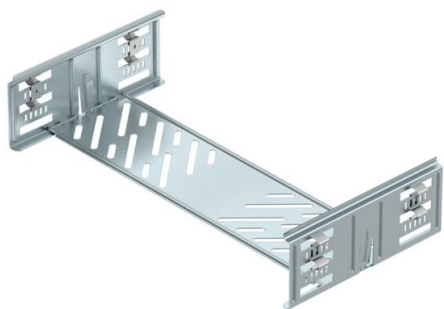

Technical data sheet

Magic straight connector set FS

Item number: 6069010

Cable tray connector with quick fastening for the screwless connection of perforated cable trays with a side height of 85 mm. The optimised design means that the connector can be used to create radii and as a length compensation piece for large temperature deviations.

St Steel

FS Strip galvanized

Master data

Item number	6069010
Description 1	Straight connector set
Description 2	for cable tray Magic
Manufacturer	OBO
Dimension	85x400x200
Material	Steel
Surface	Strip galvanized
Surface standard	DIN EN 10346
Smallest sales unit	1
Unit of quantity	Piece
Weight	57.3 kg
Weight unit	kg/100 pc.

Technical data sheet

Magic straight connector set FS

Item number: 6069010

Dimensions

Dimension	85x400
Length	200 mm
Width	400 mm
Height	85 mm
Plate thickness	1 mm
Dimension B	400 mm

Technical data

Version for	Straight connector
Maintain electrical functions	no
Suitable for mesh cable tray	no
Suitable for cable ladder	no
Suitable for cable tray	yes
Suitable for cable tray system height	85 mm
Adjustable connector, horizontal	no
Articulated connector, vertical	no
Rustproof steel, pickled	no
Connection type	Screwless connector