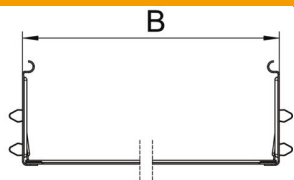

Technical data sheet

Magic straight connector set FS

Item number: 6069014

Cable tray connector with quick fastening for the screwless connection of perforated cable trays with a side height of 85 mm. The optimised design means that the connector can be used to create radii and as a length compensation piece for large temperature deviations.

St Steel

FS Strip galvanized

Master data

Item number	6069014
Description 1	Straight connector set
Description 2	for cable tray Magic
Manufacturer	OBO
Dimension	85x600x200
Material	Steel
Surface	Strip galvanized
Surface standard	DIN EN 10346
Smallest sales unit	1
Unit of quantity	Piece
Weight	70.8 kg
Weight unit	kg/100 pc.

Technical data sheet

Magic straight connector set FS

Item number: 6069014

Dimensions

Dimension	85x600
Length	200 mm
Width	600 mm
Height	85 mm
Plate thickness	1 mm
Dimension B	600 mm

Technical data

Version for	Straight connector
Maintain electrical functions	no
Suitable for mesh cable tray	no
Suitable for cable ladder	no
Suitable for cable tray	yes
Suitable for cable tray system height	85 mm
Adjustable connector, horizontal	no
Articulated connector, vertical	no
Rustproof steel, pickled	no
Connection type	Screwless connector