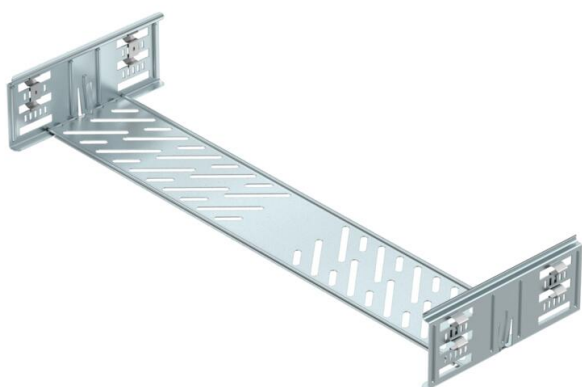

Technical data sheet

Magic straight connector set FS

Item number: 6069014

Cable tray connector with quick fastening for the screwless connection of perforated cable trays with a side height of 85 mm. The optimised design means that the connector can be used to create radii and as a length compensation piece for large temperature deviations.

St Steel

FS Strip galvanized

Master data

Item number	6069014
Description 1	Straight connector set
Description 2	for cable tray Magic
Manufacturer	OBO
Dimension	85x600x200
Material	Steel
Surface	Strip galvanized
Surface standard	DIN EN 10346
Smallest sales unit	1
Unit of quantity	Piece
Weight	70.8 kg
Weight unit	kg/100 pc.

Technical data sheet

Magic straight connector set FS

Item number: 6069014

Dimensions

Dimension	85x600
Length	200 mm
Width	600 mm
Height	85 mm
Plate thickness	1 mm
Dimension B	600 mm

Technical data

Version for	Straight connector
Maintain electrical functions	no
Suitable for mesh cable tray	no
Suitable for cable ladder	no
Suitable for cable tray	yes
Suitable for cable tray system height	85 mm
Adjustable connector, horizontal	no
Articulated connector, vertical	no
Rustproof steel, pickled	no
Connection type	Screwless connector