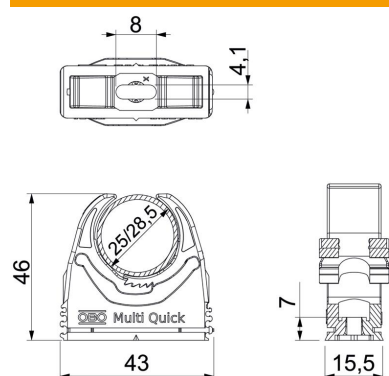

### Master data

Item number	2153130
Type	M-Quick 25-28LGR
Description 1	Multi-Quick clip
Manufacturer	OBO
Dimension	25-28,5mm
Colour	Light grey; RAL 7035
Material	Polyamide
Smallest sales unit	50
Unit of quantity	Piece
Weight	1.17 kg
Weight unit	kg/100 pc.

### Dimensions

Dimension A	43 mm
Dimension B	15.5 mm
Dimension E	8 mm
Dimension F	4.1 mm
Dimension h	7 mm
Dimension H	46 mm

### Technical data

Expandable	yes
Number of cables/pipes	1
Pull-out value	60 N
Fastening type	Screw hole
Flame-resistant	acc. to VDE 0471/DIN 695 Part 2-1, test temperature 650°C
Closed	no
Halogen-free	yes
With inlay	no
Snap system	yes
Quick clip installation	Durchgangsloch_auf_M6_Gewinde_aufschraubbar
Clamping range D, max.	28.5 mm
Clamping range D, min.	25 mm
UV-resistant	no