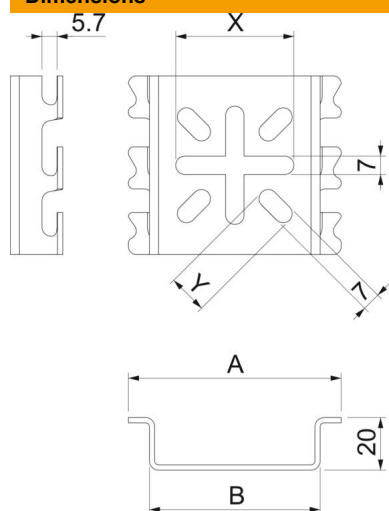

## Mounting plate for mesh cable tray FT

Item number: 6006486

Mounting plate for screwless wall fastening of mesh cable trays.

**St** Steel

**FT** Hot-dip galvanised

### Master data

Item number	6006486
Description 1	Mounting plate
Description 2	small, for mesh cable tray
Manufacturer	OBO
Dimension	81x68
Material	Steel
Surface	Hot-dip galvanised
Surface standard	DIN EN ISO 1461
Smallest sales unit	30
Unit of quantity	Piece
Weight	9.1 kg
Weight unit	kg/100 pc.

## Mounting plate for mesh cable tray FT

Item number: 6006486

### Dimensions

Width	65 mm
Width	2.56 in
Height	68 mm