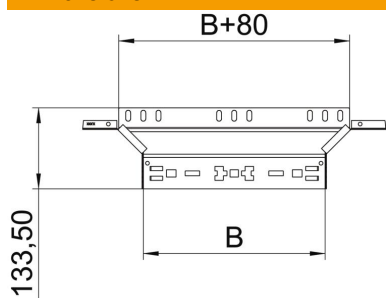

Technical data sheet

Magic add-on tee 110 FS

Item number: 6041921

Add-on tee with quick connector system. For all cable tray types of 110 mm side height.

St Steel

FS Strip galvanized

Master data

Item number	6041921
Description 1	Add-on tee
Description 2	with quick connector
Manufacturer	OBO
Dimension	110x150
Material	Steel
Surface	Strip galvanized
Surface standard	DIN EN 10346
Smallest sales unit	1
Unit of quantity	Piece
Weight	60 kg
Weight unit	kg/100 pc.

Technical data sheet

Magic add-on tee 110 FS

Item number: 6041921

Dimensions

Width	150 mm
Height	110 mm
Plate thickness	1.25 mm
Dimension B	150 mm

Technical data

Bend (angle)	90°
Connector version	Integrated connector
Maintain electrical functions	no
Material thickness, floor plate	1.25 mm
NATO hole pattern	no
Change of direction	Horizontal
Rustproof steel, pickled	no
Wide-span version	no
Type of connector, cable support system	Click fastening
Rail thickness	1.25 mm