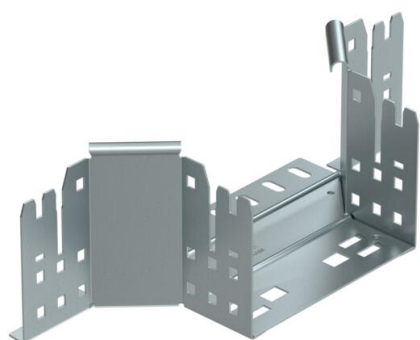

Technical data sheet

Magic add-on tee 110 FS

Item number: 6041921

Add-on tee with quick connector system. For all cable tray types of 110 mm side height.

St Steel

FS Strip galvanized

Master data

Item number	6041921
Description 1	Add-on tee
Description 2	with quick connector
Manufacturer	OBO
Dimension	110x150
Material	Steel
Surface	Strip galvanized
Surface standard	DIN EN 10346
Smallest sales unit	1
Unit of quantity	Piece
Weight	60 kg
Weight unit	kg/100 pc.

Technical data sheet

Magic add-on tee 110 FS

Item number: 6041921

Dimensions

Width	150 mm
Height	110 mm
Plate thickness	1.25 mm
Dimension B	150 mm

Technical data

Bend (angle)	90°
Connector version	Integrated connector
Maintain electrical functions	no
Material thickness, floor plate	1.25 mm
NATO hole pattern	no
Change of direction	Horizontal
Rustproof steel, pickled	no
Wide-span version	no
Type of connector, cable support system	Click fastening
Rail thickness	1.25 mm