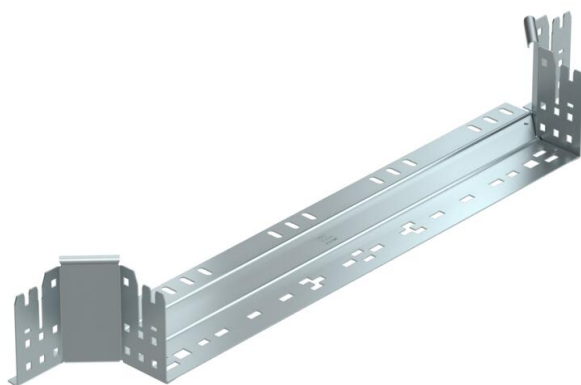

Technical data sheet

Magic add-on tee 110 FS

Item number: 6041930

Add-on tee with quick connector system. For all cable tray types of 110 mm side height.

St Steel

FS Strip galvanized

Master data

Item number	6041930
Type	RAAM 160 FS
Description 1	Add-on tee
Description 2	with quick connector
Manufacturer	OBO
Dimension	110x600
Material	Steel
Surface	Strip galvanized
Surface standard	DIN EN 10346
Smallest sales unit	1
Unit of quantity	Piece
Weight	118.4 kg
Weight unit	kg/100 pc.

Technical data sheet

Magic add-on tee 110 FS

Item number: 6041930

Dimensions

Width	600 mm
Height	110 mm
Plate thickness	1.25 mm
Dimension B	600 mm

Technical data

Bend (angle)	90°
Connector version	Integrated connector
Maintain electrical functions	no
Material thickness, floor plate	1.25 mm
NATO hole pattern	no
Change of direction	Horizontal
Rustproof steel, pickled	no
Wide-span version	no
Type of connector, cable support system	Click fastening
Rail thickness	1.25 mm