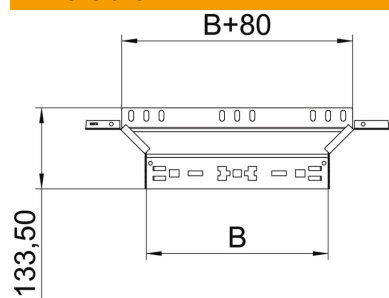

Technical data sheet

Magic add-on tee 110 FS

Item number: 6041930

Add-on tee with quick connector system. For all cable tray types of 110 mm side height.

St Steel

FS Strip galvanized

Master data

Item number	6041930
Type	RAAM 160 FS
Description 1	Add-on tee
Description 2	with quick connector
Manufacturer	OBO
Dimension	110x600
Material	Steel
Surface	Strip galvanized
Surface standard	DIN EN 10346
Smallest sales unit	1
Unit of quantity	Piece
Weight	118.4 kg
Weight unit	kg/100 pc.

Technical data sheet

Magic add-on tee 110 FS

Item number: 6041930

Dimensions

Width	600 mm
Height	110 mm
Plate thickness	1.25 mm
Dimension B	600 mm

Technical data

Bend (angle)	90°
Connector version	Integrated connector
Maintain electrical functions	no
Material thickness, floor plate	1.25 mm
NATO hole pattern	no
Change of direction	Horizontal
Rustproof steel, pickled	no
Wide-span version	no
Type of connector, cable support system	Click fastening
Rail thickness	1.25 mm