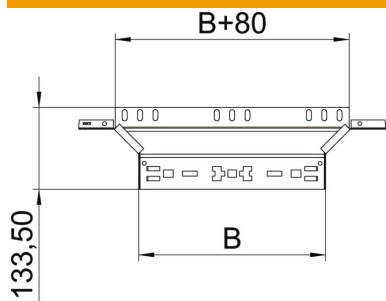

Technical data sheet

Magic add-on tee 60 A4

Item number: 6041290

Add-on tee with quick connector system. For all cable tray types of 60 mm side height.

A4 Stainless steel

2B Bright, treated

Master data

Item number	6041290
Type	RAAM 610 A4
Description 1	Add-on tee
Description 2	with quick connector
Manufacturer	OBO
Dimension	60x100
Material	Stainless steel
Surface	Bright, treated
Surface standard	
Smallest sales unit	1
Unit of quantity	Piece
Weight	37.7 kg
Weight unit	kg/100 pc.

Technical data sheet

Magic add-on tee 60 A4

Item number: 6041290

Dimensions

Width	100 mm
Height	60 mm
Plate thickness	1.25 mm
Dimension B	100 mm

Technical data

Bend (angle)	90°
Connector version	Integrated connector
Maintain electrical functions	yes
Material thickness, floor plate	1.25 mm
NATO hole pattern	no
Change of direction	Horizontal
Rustproof steel, pickled	no
Wide-span version	no
Type of connector, cable support system	Click fastening
Rail thickness	1.25 mm