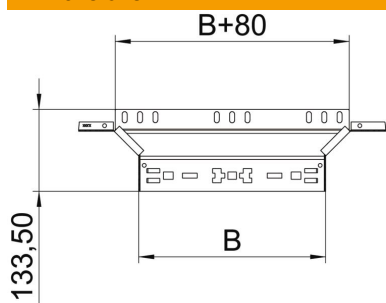

Technical data sheet

Magic add-on tee 60 FS

Item number: 6041230

Magic add-on tee with quick connector system. For all cable tray types of 60 mm side height.

St Steel

FS Strip galvanized

Master data

Item number	6041230
Description 1	Add-on tee
Description 2	with quick connector
Manufacturer	OBO
Dimension	60x100
Material	Steel
Surface	Strip galvanized
Surface standard	DIN EN 10346
Smallest sales unit	1
Unit of quantity	Piece
Weight	37.7 kg
Weight unit	kg/100 pc.

Technical data sheet

Magic add-on tee 60 FS

Item number: 6041230

Dimensions

Width	100 mm
Width	4 in
Height	60 mm
Height	2 in
Plate thickness	1.25 mm
Dimension B	100 mm

Technical data

Bend (angle)	90°
Departing width	100 mm
Connector version	Integrated connector
Maintain electrical functions	yes
Material thickness, floor plate	1.25 mm
NATO hole pattern	no
Change of direction	Horizontal
Rustproof steel, pickled	no
Wide-span version	no
Type of connector, cable support system	Click fastening