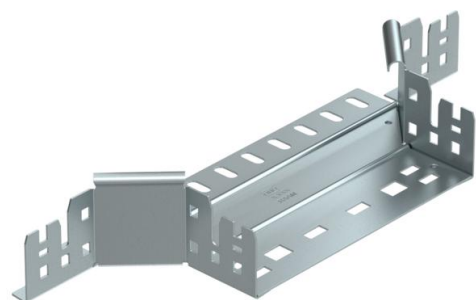

## Magic add-on tee 60 FS

Item number: 6041234

Magic add-on tee with quick connector system. For all cable tray types of 60 mm side height.

**St** Steel

**FS** Strip galvanized

### Master data

Item number	6041234
Description 1	Add-on tee
Description 2	with quick connector
Manufacturer	OBO
Dimension	60x200
Material	Steel
Surface	Strip galvanized
Surface standard	DIN EN 10346
Smallest sales unit	1
Unit of quantity	Piece
Weight	50.1 kg
Weight unit	kg/100 pc.

### Dimensions

Width	200 mm
Width	8 in
Height	60 mm
Height	2 in
Plate thickness	1.25 mm
Dimension B	200 mm

### Technical data

Bend (angle)	90°
Departing width	200 mm
Connector version	Integrated connector
Maintain electrical functions	yes
Material thickness, floor plate	1.25 mm
NATO hole pattern	no
Change of direction	Horizontal
Rustproof steel, pickled	no
Wide-span version	no
Type of connector, cable support system	Click fastening