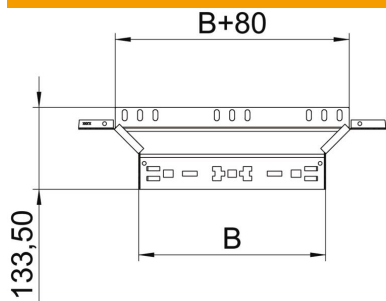

### Master data

Item number	6041234
Description 1	Add-on tee
Description 2	with quick connector
Manufacturer	OBO
Dimension	60x200
Material	Steel
Surface	Strip galvanized
Surface standard	DIN EN 10346
Smallest sales unit	1
Unit of quantity	Piece
Weight	50.1 kg
Weight unit	kg/100 pc.

### Dimensions

Width	200 mm
Width	8 in
Height	60 mm
Height	2 in
Plate thickness	1.25 mm
Dimension B	200 mm

### Technical data

Bend (angle)	90°
Departing width	200 mm
Connector version	Integrated connector
Maintain electrical functions	yes
Material thickness, floor plate	1.25 mm
NATO hole pattern	no
Change of direction	Horizontal
Rustproof steel, pickled	no
Wide-span version	no
Type of connector, cable support system	Click fastening