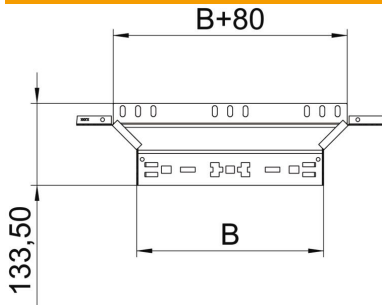

Technical data sheet

Magic add-on tee 60 FT

Item number: 6041257

Add-on tee with quick connector system. For all cable tray types of 60 mm side height.

- St** Steel
- FT** Hot-dip galvanised

Master data

Item number	6041257
Description 1	Add-on tee
Description 2	with quick connector
Manufacturer	OBO
Dimension	60x300
Material	Steel
Surface	Hot-dip galvanised
Surface standard	DIN EN ISO 1461
Smallest sales unit	1
Unit of quantity	Piece
Weight	68 kg
Weight unit	kg/100 pc.

Technical data sheet

Magic add-on tee 60 FT

Item number: 6041257

Dimensions

Width	300 mm
Width	12 in
Height	60 mm
Height	2 in
Plate thickness	1.25 mm
Dimension B	300 mm

Technical data

Bend (angle)	90°
Connector version	Integrated connector
Maintain electrical functions	yes
Material thickness, floor plate	1.25 mm
NATO hole pattern	no
Change of direction	Horizontal
Rustproof steel, pickled	no
Wide-span version	no
Type of connector, cable support system	Click fastening
Rail thickness	1.25 mm