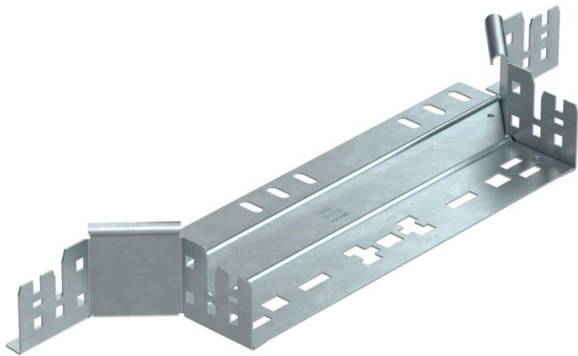

Technical data sheet

Magic add-on tee 60 FT

Item number: 6041257

Add-on tee with quick connector system. For all cable tray types of 60 mm side height.

- St** Steel
- FT** Hot-dip galvanised

Master data

Item number	6041257
Description 1	Add-on tee
Description 2	with quick connector
Manufacturer	OBO
Dimension	60x300
Material	Steel
Surface	Hot-dip galvanised
Surface standard	DIN EN ISO 1461
Smallest sales unit	1
Unit of quantity	Piece
Weight	68 kg
Weight unit	kg/100 pc.

Technical data sheet

Magic add-on tee 60 FT

Item number: 6041257

Dimensions

Width	300 mm
Width	12 in
Height	60 mm
Height	2 in
Plate thickness	1.25 mm
Dimension B	300 mm

Technical data

Bend (angle)	90°
Connector version	Integrated connector
Maintain electrical functions	yes
Material thickness, floor plate	1.25 mm
NATO hole pattern	no
Change of direction	Horizontal
Rustproof steel, pickled	no
Wide-span version	no
Type of connector, cable support system	Click fastening
Rail thickness	1.25 mm