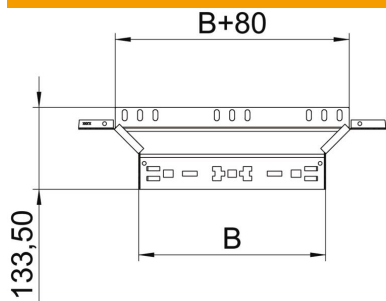

Technical data sheet

Magic add-on tee 60 FT

Item number: 6041259

Add-on tee with quick connector system. For all cable tray types of 60 mm side height.

St Steel

FT Hot-dip galvanised

Master data

Item number	6041259
Description 1	Add-on tee
Description 2	with quick connector
Manufacturer	OBO
Dimension	60x400
Material	Steel
Surface	Hot-dip galvanised
Surface standard	DIN EN ISO 1461
Smallest sales unit	1
Unit of quantity	Piece
Weight	81.8 kg
Weight unit	kg/100 pc.

Technical data sheet

Magic add-on tee 60 FT

Item number: 6041259

Dimensions

Width	400 mm
Width	16 in
Height	60 mm
Height	2 in
Plate thickness	1.25 mm
Dimension B	400 mm

Technical data

Bend (angle)	90°
Connector version	Integrated connector
Maintain electrical functions	yes
Material thickness, floor plate	1.25 mm
NATO hole pattern	no
Change of direction	Horizontal
Rustproof steel, pickled	no
Wide-span version	no
Type of connector, cable support system	Click fastening
Rail thickness	1.25 mm