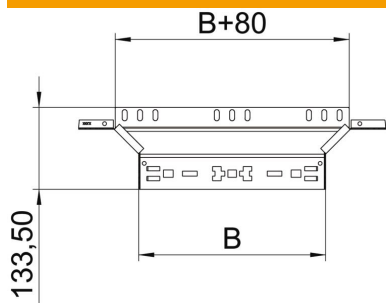

### Master data

Item number	6041570
Type	RAAM 810 FS
Description 1	Add-on tee
Description 2	with quick connector
Manufacturer	OBO
Dimension	85x100
Material	Steel
Surface	Strip galvanized
Surface standard	DIN EN 10346
Smallest sales unit	1
Unit of quantity	Piece
Weight	45.7 kg
Weight unit	kg/100 pc.

### Dimensions

Width	100 mm
Height	85 mm
Plate thickness	1.25 mm
Dimension B	100 mm