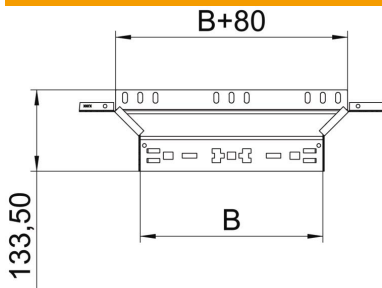

Technical data sheet

Magic add-on tee 85 FT

Item number: 6041594

Add-on tee with quick connector system. For all cable tray types of 85 mm side height.

St Steel

FT Hot-dip galvanised

Master data

Item number	6041594
Description 1	Add-on tee
Description 2	with quick connector
Manufacturer	OBO
Dimension	85x300
Material	Steel
Surface	Hot-dip galvanised
Surface standard	DIN EN ISO 1461
Smallest sales unit	1
Unit of quantity	Piece
Weight	76.5 kg
Weight unit	kg/100 pc.

Technical data sheet

Magic add-on tee 85 FT

Item number: 6041594

Dimensions

Width	300 mm
Height	85 mm
Plate thickness	1.25 mm
Dimension B	300 mm

Technical data

Bend (angle)	90°
Connector version	Integrated connector
Maintain electrical functions	no
Material thickness, floor plate	1.25 mm
NATO hole pattern	no
Change of direction	Horizontal
Rustproof steel, pickled	no
Wide-span version	no
Type of connector, cable support system	Click fastening
Rail thickness	1.25 mm