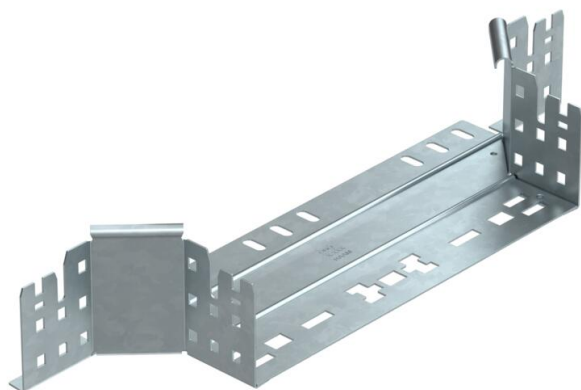

Technical data sheet

Magic add-on tee 85 FT

Item number: 6041594

Add-on tee with quick connector system. For all cable tray types of 85 mm side height.

St Steel

FT Hot-dip galvanised

Master data

Item number	6041594
Description 1	Add-on tee
Description 2	with quick connector
Manufacturer	OBO
Dimension	85x300
Material	Steel
Surface	Hot-dip galvanised
Surface standard	DIN EN ISO 1461
Smallest sales unit	1
Unit of quantity	Piece
Weight	76.5 kg
Weight unit	kg/100 pc.

Technical data sheet

Magic add-on tee 85 FT

Item number: 6041594

Dimensions

Width	300 mm
Height	85 mm
Plate thickness	1.25 mm
Dimension B	300 mm

Technical data

Bend (angle)	90°
Connector version	Integrated connector
Maintain electrical functions	no
Material thickness, floor plate	1.25 mm
NATO hole pattern	no
Change of direction	Horizontal
Rustproof steel, pickled	no
Wide-span version	no
Type of connector, cable support system	Click fastening
Rail thickness	1.25 mm