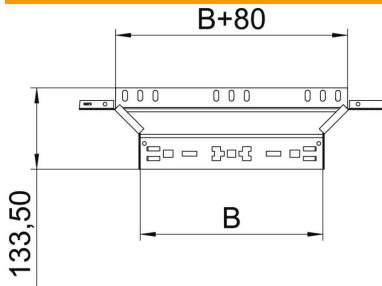

Technical data sheet

Magic add-on tee 85 FT

Item number: 6041600

Add-on tee with quick connector system. For all cable tray types of 85 mm side height.

St Steel

FT Hot-dip galvanised

Master data

Item number	6041600
Description 1	Add-on tee
Description 2	with quick connector
Manufacturer	OBO
Dimension	85x600
Material	Steel
Surface	Hot-dip galvanised
Surface standard	DIN EN ISO 1461
Smallest sales unit	1
Unit of quantity	Piece
Weight	118.5 kg
Weight unit	kg/100 pc.

Technical data sheet

Magic add-on tee 85 FT

Item number: 6041600

Dimensions

Width	600 mm
Height	85 mm
Plate thickness	1.25 mm
Dimension B	600 mm

Technical data

Bend (angle)	90°
Connector version	Integrated connector
Maintain electrical functions	no
Material thickness, floor plate	1.25 mm
NATO hole pattern	no
Change of direction	Horizontal
Rustproof steel, pickled	no
Wide-span version	no
Type of connector, cable support system	Click fastening
Rail thickness	1.25 mm