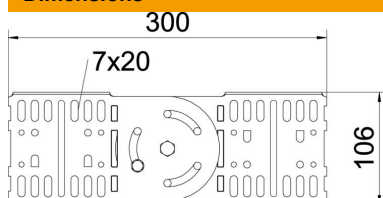

Technical data sheet

Adjustable connector 110 FS

Item number: 7082037

Adjustable connector for cable trays with a side height of 110 mm.
Including appropriate fastening material.

St Steel

FS Strip galvanized

Master data

Item number	7082037
Description 1	Adjustable connector
Description 2	for cable tray
Manufacturer	OBO
Dimension	110x300
Material	Steel
Surface	Strip galvanized
Surface standard	DIN EN 10346
Smallest sales unit	10
Unit of quantity	Piece
Weight	61.7 kg
Weight unit	kg/100 pc.

Dimensions

Dimension	300 x 106
Length	300 mm
Width	16 mm
Height	106 mm
Height	4 in
Plate thickness	2 mm

Technical data sheet

Adjustable connector 110 FS

Item number: 7082037

Technical data

Version for	Straight connector
Maintain electrical functions	no
Suitable for mesh cable tray	no
Suitable for cable ladder	no
Suitable for cable tray	yes
Suitable for cable tray system height	110 mm
Adjustable connector, horizontal	no
Articulated connector, vertical	yes
Rustproof steel, pickled	no
Connection type	Screw connector
Wide-span version	no