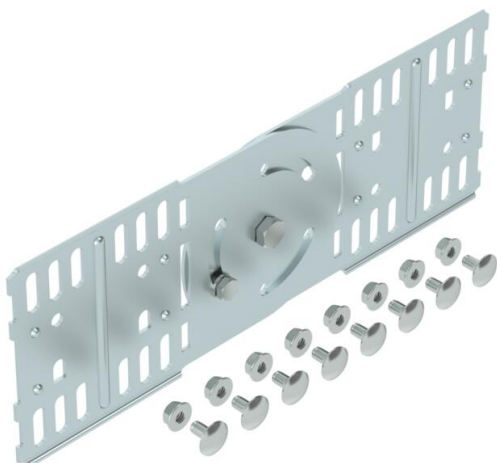

Technical data sheet

Adjustable connector 110 FS

Item number: 7082037

Adjustable connector for cable trays with a side height of 110 mm.
Including appropriate fastening material.

St Steel

FS Strip galvanized

Master data

Item number	7082037
Description 1	Adjustable connector
Description 2	for cable tray
Manufacturer	OBO
Dimension	110x300
Material	Steel
Surface	Strip galvanized
Surface standard	DIN EN 10346
Smallest sales unit	10
Unit of quantity	Piece
Weight	61.7 kg
Weight unit	kg/100 pc.

Dimensions

Dimension	300 x 106
Length	300 mm
Width	16 mm
Height	106 mm
Height	4 in
Plate thickness	2 mm

Technical data sheet

Adjustable connector 110 FS

Item number: 7082037

Technical data

Version for	Straight connector
Maintain electrical functions	no
Suitable for mesh cable tray	no
Suitable for cable ladder	no
Suitable for cable tray	yes
Suitable for cable tray system height	110 mm
Adjustable connector, horizontal	no
Articulated connector, vertical	yes
Rustproof steel, pickled	no
Connection type	Screw connector
Wide-span version	no