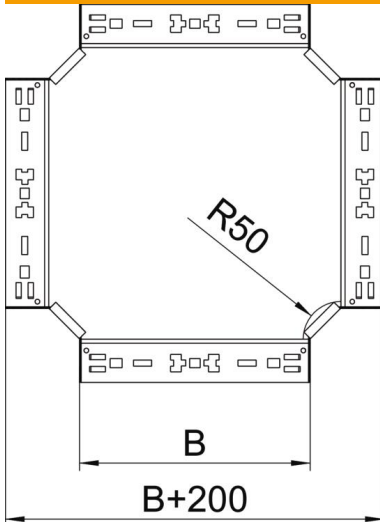

Technical data sheet

Magic cross-over 60 FT

Item number: 7027031

Cross-over with quick connector system. For all cable tray types of 60 mm side height.

St

Steel

FT

Hot-dip galvanised

Master data

Item number	7027031
Description 1	Cross over
Description 2	with quick connector
Manufacturer	OBO
Dimension	60x500
Material	Steel
Surface	Hot-dip galvanised
Surface standard	DIN EN ISO 1461
Smallest sales unit	1
Unit of quantity	Piece
Weight	502.2 kg
Weight unit	kg/100 pc.

Technical data sheet

Magic cross-over 60 FT

Item number: 7027031

Dimensions

Width	500 mm
Height	60 mm
Height	2 in
Plate thickness	1.25 mm
Dimension B	500 mm

Technical data

Bend (angle)	90°
Connector version	Integrated connector
Maintain electrical functions	no
Material thickness, floor plate	1.25 mm
Change of direction	Horizontal
Rustproof steel, pickled	no
Wide-span version	no
Type of connector, cable support system	Click fastening
Rail thickness	1.25 mm