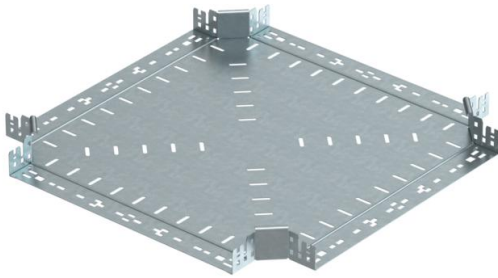

Technical data sheet

Magic cross-over 60 FT

Item number: 7027031

Cross-over with quick connector system. For all cable tray types of 60 mm side height.

St

Steel

FT

Hot-dip galvanised

Master data

Item number	7027031
Description 1	Cross over
Description 2	with quick connector
Manufacturer	OBO
Dimension	60x500
Material	Steel
Surface	Hot-dip galvanised
Surface standard	DIN EN ISO 1461
Smallest sales unit	1
Unit of quantity	Piece
Weight	502.2 kg
Weight unit	kg/100 pc.

Technical data sheet

Magic cross-over 60 FT

Item number: 7027031

Dimensions

Width	500 mm
Height	60 mm
Height	2 in
Plate thickness	1.25 mm
Dimension B	500 mm

Technical data

Bend (angle)	90°
Connector version	Integrated connector
Maintain electrical functions	no
Material thickness, floor plate	1.25 mm
Change of direction	Horizontal
Rustproof steel, pickled	no
Wide-span version	no
Type of connector, cable support system	Click fastening
Rail thickness	1.25 mm