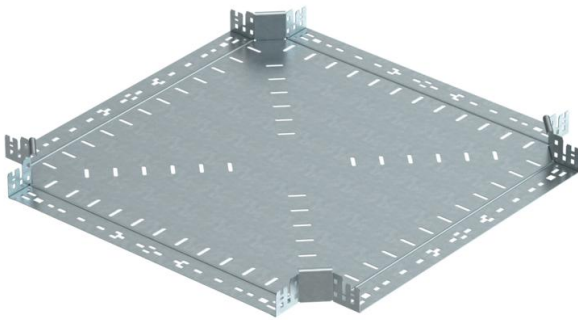

Technical data sheet

Magic cross-over 60 FT

Item number: 7027033

Cross-over with quick connector system. For all cable tray types of 60 mm side height.

St Steel

FT Hot-dip galvanised

Master data

| | |
|---------------------|----------------------|
| Item number | 7027033 |
| Description 1 | Cross over |
| Description 2 | with quick connector |
| Manufacturer | OBO |
| Dimension | 60x600 |
| Material | Steel |
| Surface | Hot-dip galvanised |
| Surface standard | DIN EN ISO 1461 |
| Smallest sales unit | 1 |
| Unit of quantity | Piece |
| Weight | 658.8 kg |
| Weight unit | kg/100 pc. |

Technical data sheet

Magic cross-over 60 FT

Item number: 7027033

Dimensions

| | |
|-----------------|---------|
| Width | 600 mm |
| Height | 60 mm |
| Height | 2 in |
| Plate thickness | 1.25 mm |
| Dimension B | 600 mm |

Technical data

| | |
|---|----------------------|
| Bend (angle) | 90° |
| Connector version | Integrated connector |
| Maintain electrical functions | no |
| Material thickness, floor plate | 1.25 mm |
| Change of direction | Horizontal |
| Rustproof steel, pickled | no |
| Wide-span version | no |
| Type of connector, cable support system | Click fastening |
| Rail thickness | 1.25 mm |