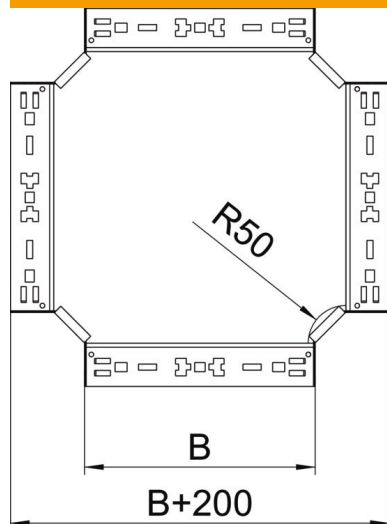

Technical data sheet

Magic cross-over 60 FT

Item number: 7027033

Cross-over with quick connector system. For all cable tray types of 60 mm side height.

St Steel

FT Hot-dip galvanised

Master data

| | |
|---------------------|----------------------|
| Item number | 7027033 |
| Description 1 | Cross over |
| Description 2 | with quick connector |
| Manufacturer | OBO |
| Dimension | 60x600 |
| Material | Steel |
| Surface | Hot-dip galvanised |
| Surface standard | DIN EN ISO 1461 |
| Smallest sales unit | 1 |
| Unit of quantity | Piece |
| Weight | 658.8 kg |
| Weight unit | kg/100 pc. |

Technical data sheet

Magic cross-over 60 FT

Item number: 7027033

Dimensions

| | |
|-----------------|---------|
| Width | 600 mm |
| Height | 60 mm |
| Height | 2 in |
| Plate thickness | 1.25 mm |
| Dimension B | 600 mm |

Technical data

| | |
|---|----------------------|
| Bend (angle) | 90° |
| Connector version | Integrated connector |
| Maintain electrical functions | no |
| Material thickness, floor plate | 1.25 mm |
| Change of direction | Horizontal |
| Rustproof steel, pickled | no |
| Wide-span version | no |
| Type of connector, cable support system | Click fastening |
| Rail thickness | 1.25 mm |