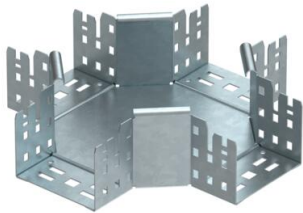

## Magic cross-over 85 FT

Item number: 7027101

Cross-over with quick connector system. For all cable tray types of 85 mm side height.

**St** Steel

**FT** Hot-dip galvanised

### Master data

Item number	7027101
Description 1	Cross over
Description 2	with quick connector
Manufacturer	OBO
Dimension	85x100
Material	Steel
Surface	Hot-dip galvanised
Surface standard	DIN EN ISO 1461
Smallest sales unit	1
Unit of quantity	Piece
Weight	116.6 kg
Weight unit	kg/100 pc.

### Dimensions

Width	100 mm
Height	85 mm
Plate thickness	1.25 mm
Dimension B	100 mm

### Technical data

Bend (angle)	90°
Connector version	Integrated connector
Maintain electrical functions	no
Material thickness, floor plate	1.25 mm
NATO hole pattern	no
Change of direction	Horizontal
Rustproof steel, pickled	no
Wide-span version	no
Type of connector, cable support system	Click fastening
Rail thickness	1.25 mm