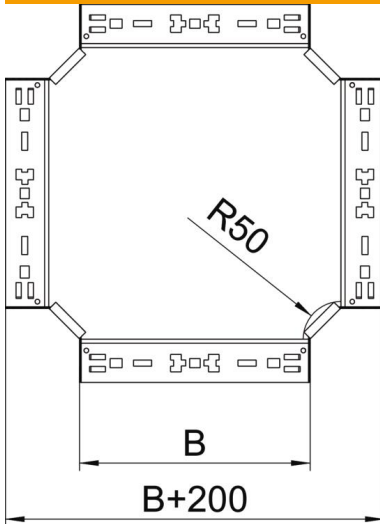

## Magic cross-over 85 FT

Item number: 7027101

Cross-over with quick connector system. For all cable tray types of 85 mm side height.

**St** Steel

**FT** Hot-dip galvanised

### Master data

Item number	7027101
Description 1	Cross over
Description 2	with quick connector
Manufacturer	OBO
Dimension	85x100
Material	Steel
Surface	Hot-dip galvanised
Surface standard	DIN EN ISO 1461
Smallest sales unit	1
Unit of quantity	Piece
Weight	116.6 kg
Weight unit	kg/100 pc.

## Magic cross-over 85 FT

Item number: 7027101

### Dimensions

Width	100 mm
Height	85 mm
Plate thickness	1.25 mm
Dimension B	100 mm