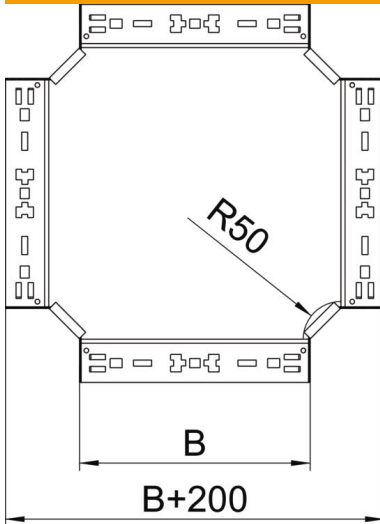

## Magic cross-over 85 FT

Item number: 7027113

Cross-over with quick connector system. For all cable tray types of 85 mm side height.

**St** Steel

**FT** Hot-dip galvanised

### Master data

Item number	7027113
Description 1	Cross over
Description 2	with quick connector
Manufacturer	OBO
Dimension	85x600
Material	Steel
Surface	Hot-dip galvanised
Surface standard	DIN EN ISO 1461
Smallest sales unit	1
Unit of quantity	Piece
Weight	673.9 kg
Weight unit	kg/100 pc.

## Magic cross-over 85 FT

Item number: 7027113

### Dimensions

Width	600 mm
Height	85 mm
Plate thickness	1.25 mm
Dimension B	600 mm