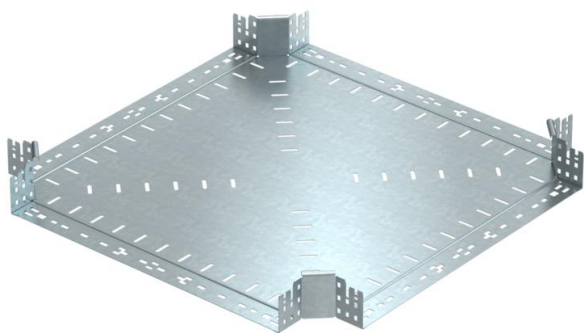

## Magic cross-over 85 FT

Item number: 7027113

Cross-over with quick connector system. For all cable tray types of 85 mm side height.

**St** Steel

**FT** Hot-dip galvanised

### Master data

Item number	7027113
Description 1	Cross over
Description 2	with quick connector
Manufacturer	OBO
Dimension	85x600
Material	Steel
Surface	Hot-dip galvanised
Surface standard	DIN EN ISO 1461
Smallest sales unit	1
Unit of quantity	Piece
Weight	673.9 kg
Weight unit	kg/100 pc.

### Dimensions

Width	600 mm
Height	85 mm
Plate thickness	1.25 mm
Dimension B	600 mm

### Technical data

Bend (angle)	90°
Connector version	Integrated connector
Maintain electrical functions	no
Material thickness, floor plate	1.25 mm
NATO hole pattern	no
Change of direction	Horizontal
Rustproof steel, pickled	no
Wide-span version	no
Type of connector, cable support system	Click fastening
Rail thickness	1.25 mm