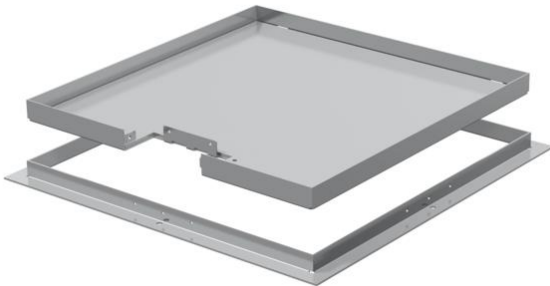

Technical data sheet

Frame cassette for cord outlet, RKS, nominal size 250-3,
stainless steel

Item number: 7406550

Frame cassette for cord outlet, for UZD250-3, for the installation of accessories
in dry or wet-cleaned floors for indoor use.

A2 Stainless steel

Master data

Item number	7406550
Type	RKS 2V2 15
Description 1	Frame cassette
Description 2	for cord outlet
Manufacturer	OBO
Dimension	282x282x15
Material	Stainless steel
Smallest sales unit	1
Unit of quantity	Piece
Weight	402.2 kg
Weight unit	kg/100 pc.

Dimensions

Dimension A	324 mm
Dimension B	288 mm
Dimension C	282 mm
Dimension h	15 mm

Technical data sheet

Frame cassette for cord outlet, RKS, nominal size 250-3,
stainless steel

Item number: 7406550

Technical data

Number of cable outlets	1
Cable outlet version	Swivellable cord outlet
Floor care	Dry
Suitable for	Underfloor socket structure
Device support to accept mounting boxes	no
Floor covering thickness	13 mm