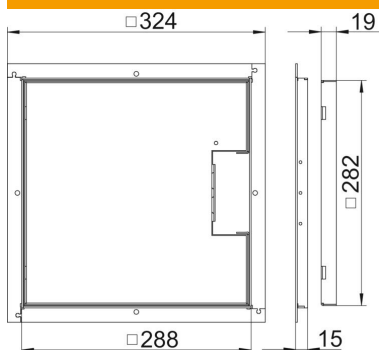

Technical data sheet

Frame cassette for cord outlet, RKS, nominal size 250-3,
stainless steel

Item number: 7406550

Frame cassette for cord outlet, for UZD250-3, for the installation of accessories
in dry or wet-cleaned floors for indoor use.

A2 Stainless steel

Master data

Item number	7406550
Type	RKS 2V2 15
Description 1	Frame cassette
Description 2	for cord outlet
Manufacturer	OBO
Dimension	282x282x15
Material	Stainless steel
Smallest sales unit	1
Unit of quantity	Piece
Weight	402.2 kg
Weight unit	kg/100 pc.

Dimensions

Dimension A	324 mm
Dimension B	288 mm
Dimension C	282 mm
Dimension h	15 mm

Technical data sheet

Frame cassette for cord outlet, RKS, nominal size 250-3,
stainless steel

Item number: 7406550

Technical data