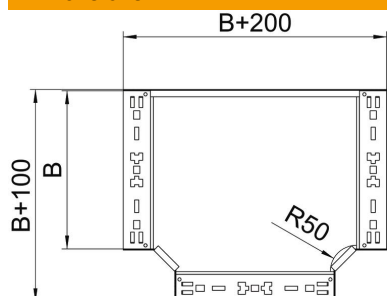

## Magic tee 110 FT

Item number: 6042030

Tee with quick connector system. For all cable tray types of 110 mm side height.

**St** Steel

**FT** Hot-dip galvanised

### Master data

Item number	6042030
Type	RTM 110 FT
Description 1	T-branch piece
Description 2	with quick connector
Manufacturer	OBO
Dimension	110x100
Material	Steel
Surface	Hot-dip galvanised
Surface standard	DIN EN ISO 1461
Smallest sales unit	1
Unit of quantity	Piece
Weight	121.8 kg
Weight unit	kg/100 pc.

### Dimensions

Width	100 mm
Height	110 mm
Plate thickness	1.25 mm
Dimension B	100 mm