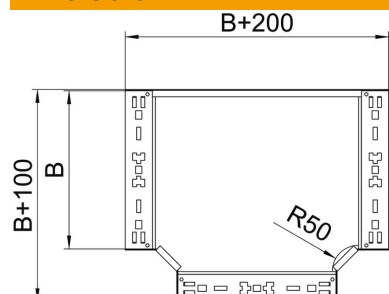

### Master data

Item number	6042011
Description 1	T-branch piece
Description 2	with quick connector
Manufacturer	OBO
Dimension	110x150
Material	Steel
Surface	Strip galvanized
Surface standard	DIN EN 10346
Smallest sales unit	1
Unit of quantity	Piece
Weight	147.2 kg
Weight unit	kg/100 pc.

### Dimensions

Width	150 mm
Height	110 mm
Plate thickness	1.25 mm
Dimension B	150 mm