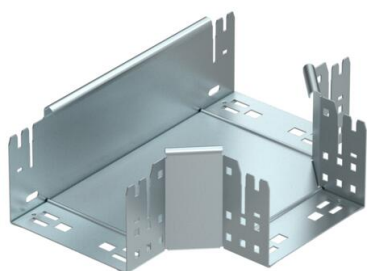

## Magic tee 110 FS

Item number: 6042011

Tee with quick connector system. For all cable tray types of 110 mm side height.

**St** Steel

**FS** Strip galvanized

### Master data

Item number	6042011
Description 1	T-branch piece
Description 2	with quick connector
Manufacturer	OBO
Dimension	110x150
Material	Steel
Surface	Strip galvanized
Surface standard	DIN EN 10346
Smallest sales unit	1
Unit of quantity	Piece
Weight	147.2 kg
Weight unit	kg/100 pc.

### Dimensions

Width	150 mm
Height	110 mm
Plate thickness	1.25 mm
Dimension B	150 mm

### Technical data

Bend (angle)	90°
Connector version	Integrated connector
Maintain electrical functions	no
NATO hole pattern	no
Change of direction	Horizontal
Rustproof steel, pickled	no
Wide-span version	no
Type of connector, cable support system	Screwed
Rail thickness	1.25 mm