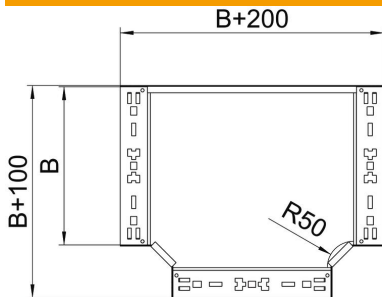

Technical data sheet

Magic tee 110 FT

Item number: 6042034

Tee with quick connector system. For all cable tray types of 110 mm side height.

St Steel

FT Hot-dip galvanised

Master data

Item number	6042034
Description 1	T-branch piece
Description 2	with quick connector
Manufacturer	OBO
Dimension	110x200
Material	Steel
Surface	Hot-dip galvanised
Surface standard	DIN EN ISO 1461
Smallest sales unit	1
Unit of quantity	Piece
Weight	198.9 kg
Weight unit	kg/100 pc.

Technical data sheet

Magic tee 110 FT

Item number: 6042034

Dimensions

Width	200 mm
Height	110 mm
Plate thickness	1.25 mm
Dimension B	200 mm

Technical data

Bend (angle)	90°
Connector version	Integrated connector
Maintain electrical functions	no
NATO hole pattern	no
Change of direction	Horizontal
Rustproof steel, pickled	no
Wide-span version	no
Type of connector, cable support system	Screwed
Rail thickness	1.25 mm