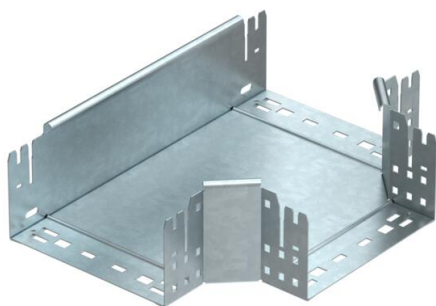

Technical data sheet

Magic tee 110 FT

Item number: 6042034

Tee with quick connector system. For all cable tray types of 110 mm side height.

St Steel

FT Hot-dip galvanised

Master data

Item number	6042034
Description 1	T-branch piece
Description 2	with quick connector
Manufacturer	OBO
Dimension	110x200
Material	Steel
Surface	Hot-dip galvanised
Surface standard	DIN EN ISO 1461
Smallest sales unit	1
Unit of quantity	Piece
Weight	198.9 kg
Weight unit	kg/100 pc.

Technical data sheet

Magic tee 110 FT

Item number: 6042034

Dimensions

Width	200 mm
Height	110 mm
Plate thickness	1.25 mm
Dimension B	200 mm

Technical data

Bend (angle)	90°
Connector version	Integrated connector
Maintain electrical functions	no
NATO hole pattern	no
Change of direction	Horizontal
Rustproof steel, pickled	no
Wide-span version	no
Type of connector, cable support system	Screwed
Rail thickness	1.25 mm