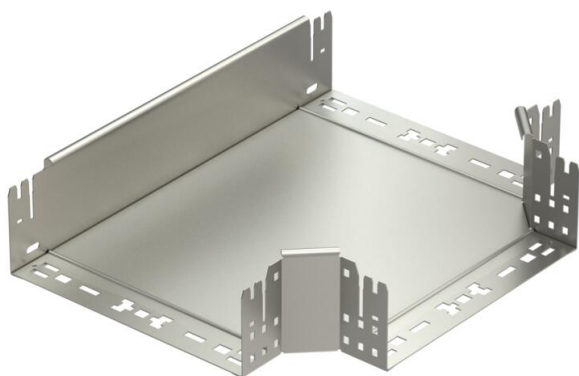

Technical data sheet

Magic tee 110 A2

Item number: 6042054

Tee with quick connector system. For all cable tray types of 110 mm side height.

A2 Stainless steel

2B Bright, treated

Master data

Item number	6042054
Type	RTM 130 A2
Description 1	T-branch piece
Description 2	with quick connector
Manufacturer	OBO
Dimension	110x300
Material	Stainless steel
Surface	Bright, treated
Surface standard	
Smallest sales unit	1
Unit of quantity	Piece
Weight	275.6 kg
Weight unit	kg/100 pc.

Technical data sheet

Magic tee 110 A2

Item number: 6042054

Dimensions

Width	300 mm
Height	110 mm
Plate thickness	1.25 mm
Dimension B	300 mm

Technical data

Bend (angle)	90°
Connector version	Integrated connector
Maintain electrical functions	no
NATO hole pattern	no
Change of direction	Horizontal
Rustproof steel, pickled	no
Wide-span version	no
Type of connector, cable support system	Screwed
Rail thickness	1.25 mm