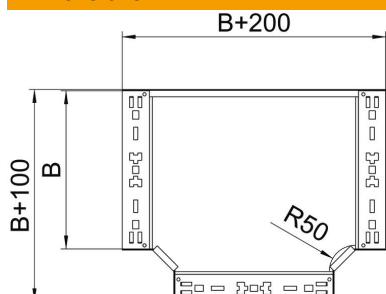

Technical data sheet

Magic tee 110 A2

Item number: 6042054

Tee with quick connector system. For all cable tray types of 110 mm side height.

A2 Stainless steel

2B Bright, treated

Master data

Item number	6042054
Type	RTM 130 A2
Description 1	T-branch piece
Description 2	with quick connector
Manufacturer	OBO
Dimension	110x300
Material	Stainless steel
Surface	Bright, treated
Surface standard	
Smallest sales unit	1
Unit of quantity	Piece
Weight	275.6 kg
Weight unit	kg/100 pc.

Technical data sheet

Magic tee 110 A2

Item number: 6042054

Dimensions

Width	300 mm
Height	110 mm
Plate thickness	1.25 mm
Dimension B	300 mm

Technical data

Bend (angle)	90°
Connector version	Integrated connector
Maintain electrical functions	no
NATO hole pattern	no
Change of direction	Horizontal
Rustproof steel, pickled	no
Wide-span version	no
Type of connector, cable support system	Screwed
Rail thickness	1.25 mm