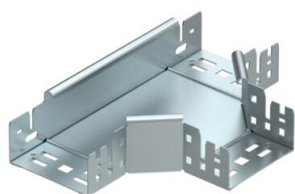

Technical data sheet

Magic tee 60FS

Item number: 6041320

Tee branch piece with quick connector system. For all cable tray types of 60 mm side height.

St Steel

FS Strip galvanized

Master data

Item number	6041320
Description 1	T-branch piece
Description 2	with quick connector
Manufacturer	OBO
Dimension	60x100
Material	Steel
Surface	Strip galvanized
Surface standard	DIN EN 10346
Smallest sales unit	1
Unit of quantity	Piece
Weight	83.6 kg
Weight unit	kg/100 pc.

Technical data sheet

Magic tee 60FS

Item number: 6041320

Dimensions

Width	100 mm
Width	4 in
Height	60 mm
Plate thickness	1.25 mm
Dimension B	100 mm

Technical data

Bend (angle)	90°
Connector version	Integrated connector
Maintain electrical functions	yes
NATO hole pattern	no
Change of direction	Horizontal
Rustproof steel, pickled	no
Wide-span version	no
Type of connector, cable support system	Screwed
Rail thickness	1.25 mm