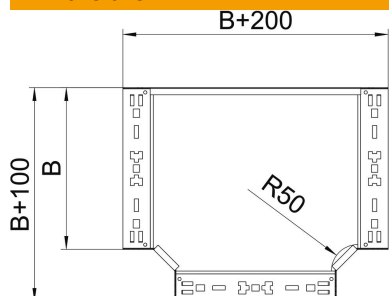

Technical data sheet

Magic tee 60FS

Item number: 6041320

Tee branch piece with quick connector system. For all cable tray types of 60 mm side height.

St Steel

FS Strip galvanized

Master data

Item number	6041320
Description 1	T-branch piece
Description 2	with quick connector
Manufacturer	OBO
Dimension	60x100
Material	Steel
Surface	Strip galvanized
Surface standard	DIN EN 10346
Smallest sales unit	1
Unit of quantity	Piece
Weight	83.6 kg
Weight unit	kg/100 pc.

Technical data sheet

Magic tee 60FS

Item number: 6041320

Dimensions

Width	100 mm
Width	4 in
Height	60 mm
Plate thickness	1.25 mm
Dimension B	100 mm

Technical data

Bend (angle)	90°
Connector version	Integrated connector
Maintain electrical functions	yes
NATO hole pattern	no
Change of direction	Horizontal
Rustproof steel, pickled	no
Wide-span version	no
Type of connector, cable support system	Screwed
Rail thickness	1.25 mm