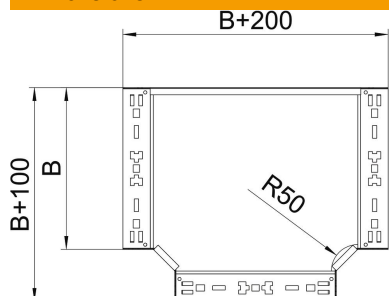

### Master data

Item number	6041342
Description 1	T-branch piece
Description 2	with quick connector
Manufacturer	OBO
Dimension	60x150
Material	Steel
Surface	Hot-dip galvanised
Surface standard	DIN EN ISO 1461
Smallest sales unit	1
Unit of quantity	Piece
Weight	123 kg
Weight unit	kg/100 pc.

### Dimensions

Width	150 mm
Width	6 in
Height	60 mm
Plate thickness	1.25 mm
Dimension B	150 mm