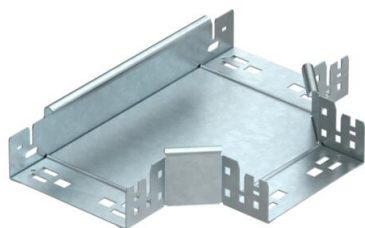

## Magic tee 60 FT

Item number: 6041342

Tee branch piece with quick connector system. For all cable tray types of 60 mm side height.

**St** Steel

**FT** Hot-dip galvanised

### Master data

Item number	6041342
Description 1	T-branch piece
Description 2	with quick connector
Manufacturer	OBO
Dimension	60x150
Material	Steel
Surface	Hot-dip galvanised
Surface standard	DIN EN ISO 1461
Smallest sales unit	1
Unit of quantity	Piece
Weight	123 kg
Weight unit	kg/100 pc.

### Dimensions

Width	150 mm
Width	6 in
Height	60 mm
Plate thickness	1.25 mm
Dimension B	150 mm

### Technical data

Bend (angle)	90°
Connector version	Integrated connector
Maintain electrical functions	yes
NATO hole pattern	no
Change of direction	Horizontal
Rustproof steel, pickled	no
Wide-span version	no
Type of connector, cable support system	Screwed
Rail thickness	1.25 mm