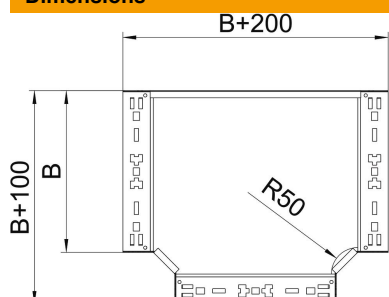

Technical data sheet

Magic tee 60FS

Item number: 6041326

Tee branch piece with quick connector system. For all cable tray types of 60 mm side height.

St Steel

FS Strip galvanized

Master data

Item number	6041326
Description 1	T-branch piece
Description 2	with quick connector
Manufacturer	OBO
Dimension	60x300
Material	Steel
Surface	Strip galvanized
Surface standard	DIN EN 10346
Smallest sales unit	1
Unit of quantity	Piece
Weight	228.42 kg
Weight unit	kg/100 pc.

Technical data sheet

Magic tee 60FS

Item number: 6041326

Dimensions

Width	300 mm
Width	12 in
Height	60 mm
Plate thickness	1.25 mm
Dimension B	300 mm

Technical data

Bend (angle)	90°
Connector version	Integrated connector
Maintain electrical functions	yes
NATO hole pattern	no
Change of direction	Horizontal
Rustproof steel, pickled	no
Wide-span version	no
Type of connector, cable support system	Screwed
Rail thickness	1.25 mm