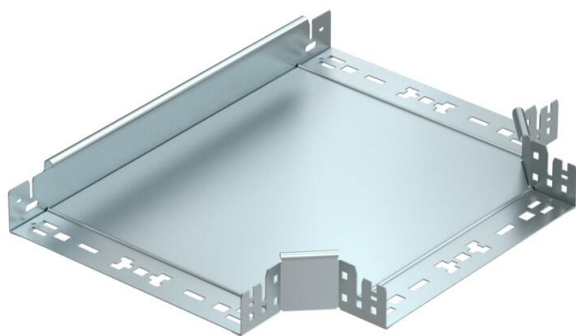

Technical data sheet

Magic tee 60FS

Item number: 6041326

Tee branch piece with quick connector system. For all cable tray types of 60 mm side height.

St Steel

FS Strip galvanized

Master data

Item number	6041326
Description 1	T-branch piece
Description 2	with quick connector
Manufacturer	OBO
Dimension	60x300
Material	Steel
Surface	Strip galvanized
Surface standard	DIN EN 10346
Smallest sales unit	1
Unit of quantity	Piece
Weight	228.42 kg
Weight unit	kg/100 pc.

Technical data sheet

Magic tee 60FS

Item number: 6041326

Dimensions

Width	300 mm
Width	12 in
Height	60 mm
Plate thickness	1.25 mm
Dimension B	300 mm

Technical data

Bend (angle)	90°
Connector version	Integrated connector
Maintain electrical functions	yes
NATO hole pattern	no
Change of direction	Horizontal
Rustproof steel, pickled	no
Wide-span version	no
Type of connector, cable support system	Screwed
Rail thickness	1.25 mm