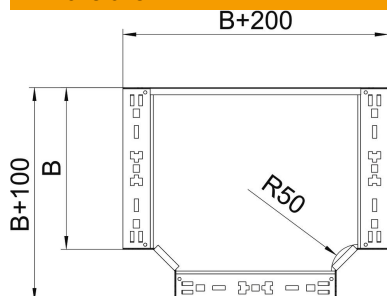

### Master data

Item number	6041352
Type	RTM 650 FT
Description 1	T-branch piece
Description 2	with quick connector
Manufacturer	OBO
Dimension	60x500
Material	Steel
Surface	Hot-dip galvanised
Surface standard	DIN EN ISO 1461
Smallest sales unit	1
Unit of quantity	Piece
Weight	495.1 kg
Weight unit	kg/100 pc.

### Dimensions

Width	500 mm
Height	60 mm
Plate thickness	1.25 mm
Dimension B	500 mm