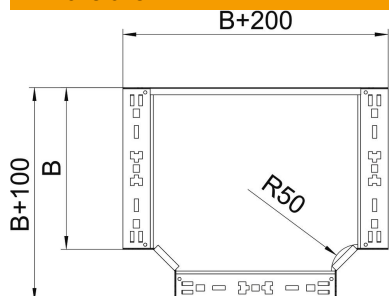

Technical data sheet

Magic tee 60 FT

Item number: 6041354

Tee branch piece with quick connector system. For all cable tray types of 60 mm side height.

St Steel

FT Hot-dip galvanised

Master data

Item number	6041354
Description 1	T-branch piece
Description 2	with quick connector
Manufacturer	OBO
Dimension	60x600
Material	Steel
Surface	Hot-dip galvanised
Surface standard	DIN EN ISO 1461
Smallest sales unit	1
Unit of quantity	Piece
Weight	648.8 kg
Weight unit	kg/100 pc.

Technical data sheet

Magic tee 60 FT

Item number: 6041354

Dimensions

Width	600 mm
Height	60 mm
Plate thickness	1.25 mm
Dimension B	600 mm

Technical data

Bend (angle)	90°
Connector version	Integrated connector
Maintain electrical functions	no
NATO hole pattern	no
Change of direction	Horizontal
Rustproof steel, pickled	no
Wide-span version	no
Type of connector, cable support system	Screwed
Rail thickness	1.25 mm