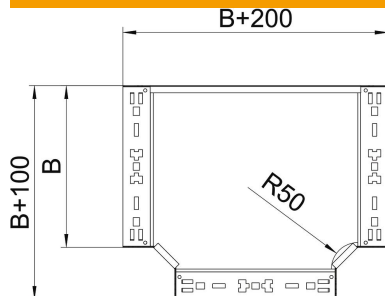

Technical data sheet

Magic tee 85 FS

Item number: 6041660

Tee with quick connector system. For all cable tray types of 85 mm side height.

St Steel

FS Strip galvanized

Master data

Item number	6041660
Description 1	T-branch piece
Description 2	with quick connector
Manufacturer	OBO
Dimension	85x100
Material	Steel
Surface	Strip galvanized
Surface standard	DIN EN 10346
Smallest sales unit	1
Unit of quantity	Piece
Weight	98.7 kg
Weight unit	kg/100 pc.

Technical data sheet

Magic tee 85 FS

Item number: 6041660

Dimensions

Width	100 mm
Height	85 mm
Plate thickness	1.25 mm
Dimension B	100 mm

Technical data

Bend (angle)	90°
Connector version	Integrated connector
Maintain electrical functions	no
NATO hole pattern	no
Change of direction	Horizontal
Rustproof steel, pickled	no
Wide-span version	no
Type of connector, cable support system	Screwed
Rail thickness	1.25 mm