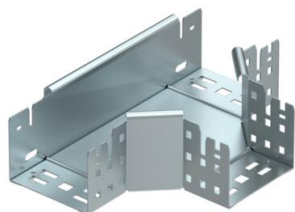

Technical data sheet

Magic tee 85 FS

Item number: 6041660

Tee with quick connector system. For all cable tray types of 85 mm side height.

St Steel

FS Strip galvanized

Master data

Item number	6041660
Description 1	T-branch piece
Description 2	with quick connector
Manufacturer	OBO
Dimension	85x100
Material	Steel
Surface	Strip galvanized
Surface standard	DIN EN 10346
Smallest sales unit	1
Unit of quantity	Piece
Weight	98.7 kg
Weight unit	kg/100 pc.

Technical data sheet

Magic tee 85 FS

Item number: 6041660

Dimensions

Width	100 mm
Height	85 mm
Plate thickness	1.25 mm
Dimension B	100 mm

Technical data

Bend (angle)	90°
Connector version	Integrated connector
Maintain electrical functions	no
NATO hole pattern	no
Change of direction	Horizontal
Rustproof steel, pickled	no
Wide-span version	no
Type of connector, cable support system	Screwed
Rail thickness	1.25 mm