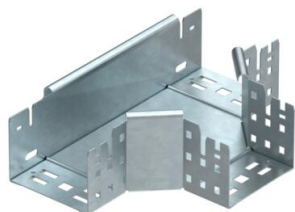

Technical data sheet

Magic tee 85 FT

Item number: 6041680

Tee with quick connector system. For all cable tray types of 85 mm side height.

St Steel

FT Hot-dip galvanised

Master data

| | |
|---------------------|----------------------|
| Item number | 6041680 |
| Type | RTM 810 FT |
| Description 1 | T-branch piece |
| Description 2 | with quick connector |
| Manufacturer | OBO |
| Dimension | 85x100 |
| Material | Steel |
| Surface | Hot-dip galvanised |
| Surface standard | DIN EN ISO 1461 |
| Smallest sales unit | 1 |
| Unit of quantity | Piece |
| Weight | 105.8 kg |
| Weight unit | kg/100 pc. |

Technical data sheet

Magic tee 85 FT

Item number: 6041680

Dimensions

| | |
|-----------------|---------|
| Width | 100 mm |
| Height | 85 mm |
| Plate thickness | 1.25 mm |
| Dimension B | 100 mm |

Technical data

| | |
|---|----------------------|
| Bend (angle) | 90° |
| Connector version | Integrated connector |
| Maintain electrical functions | no |
| NATO hole pattern | no |
| Change of direction | Horizontal |
| Rustproof steel, pickled | no |
| Wide-span version | no |
| Type of connector, cable support system | Screwed |
| Rail thickness | 1.25 mm |