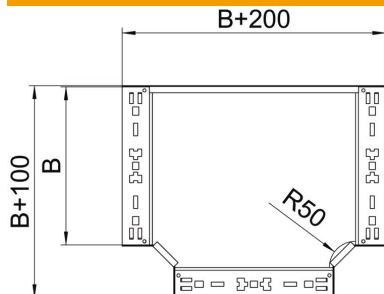

Technical data sheet

Magic tee 85 FT

Item number: 6041680

Tee with quick connector system. For all cable tray types of 85 mm side height.

St Steel

FT Hot-dip galvanised

Master data

| | |
|---------------------|----------------------|
| Item number | 6041680 |
| Type | RTM 810 FT |
| Description 1 | T-branch piece |
| Description 2 | with quick connector |
| Manufacturer | OBO |
| Dimension | 85x100 |
| Material | Steel |
| Surface | Hot-dip galvanised |
| Surface standard | DIN EN ISO 1461 |
| Smallest sales unit | 1 |
| Unit of quantity | Piece |
| Weight | 105.8 kg |
| Weight unit | kg/100 pc. |

Technical data sheet

Magic tee 85 FT

Item number: 6041680

Dimensions

| | |
|-----------------|---------|
| Width | 100 mm |
| Height | 85 mm |
| Plate thickness | 1.25 mm |
| Dimension B | 100 mm |

Technical data

| | |
|---|----------------------|
| Bend (angle) | 90° |
| Connector version | Integrated connector |
| Maintain electrical functions | no |
| NATO hole pattern | no |
| Change of direction | Horizontal |
| Rustproof steel, pickled | no |
| Wide-span version | no |
| Type of connector, cable support system | Screwed |
| Rail thickness | 1.25 mm |