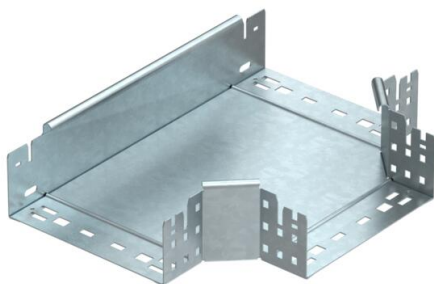

Technical data sheet

Magic tee 85 FT

Item number: 6041682

Tee with quick connector system. For all cable tray types of 85 mm side height.

St Steel

FT Hot-dip galvanised

Master data

Item number	6041682
Type	RTM 820 FT
Description 1	T-branch piece
Description 2	with quick connector
Manufacturer	OBO
Dimension	85x200
Material	Steel
Surface	Hot-dip galvanised
Surface standard	DIN EN ISO 1461
Smallest sales unit	1
Unit of quantity	Piece
Weight	180.4 kg
Weight unit	kg/100 pc.

Technical data sheet

Magic tee 85 FT

Item number: 6041682

Dimensions

Width	200 mm
Height	85 mm
Plate thickness	1.25 mm
Dimension B	200 mm

Technical data

Bend (angle)	90°
Connector version	Integrated connector
Maintain electrical functions	no
NATO hole pattern	no
Change of direction	Horizontal
Rustproof steel, pickled	no
Wide-span version	no
Type of connector, cable support system	Screwed
Rail thickness	1.25 mm