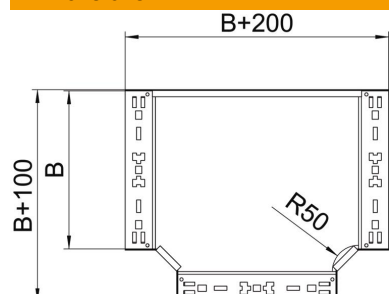

Technical data sheet

Magic tee 85 FT

Item number: 6041682

Tee with quick connector system. For all cable tray types of 85 mm side height.

St Steel

FT Hot-dip galvanised

Master data

Item number	6041682
Type	RTM 820 FT
Description 1	T-branch piece
Description 2	with quick connector
Manufacturer	OBO
Dimension	85x200
Material	Steel
Surface	Hot-dip galvanised
Surface standard	DIN EN ISO 1461
Smallest sales unit	1
Unit of quantity	Piece
Weight	180.4 kg
Weight unit	kg/100 pc.

Technical data sheet

Magic tee 85 FT

Item number: 6041682

Dimensions

Width	200 mm
Height	85 mm
Plate thickness	1.25 mm
Dimension B	200 mm

Technical data

Bend (angle)	90°
Connector version	Integrated connector
Maintain electrical functions	no
NATO hole pattern	no
Change of direction	Horizontal
Rustproof steel, pickled	no
Wide-span version	no
Type of connector, cable support system	Screwed
Rail thickness	1.25 mm