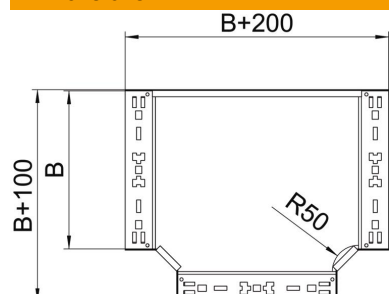

Technical data sheet

Magic tee 85 FT

Item number: 6041684

Tee with quick connector system. For all cable tray types of 85 mm side height.

St Steel

FT Hot-dip galvanised

Master data

Item number	6041684
Description 1	T-branch piece
Description 2	with quick connector
Manufacturer	OBO
Dimension	85x300
Material	Steel
Surface	Hot-dip galvanised
Surface standard	DIN EN ISO 1461
Smallest sales unit	1
Unit of quantity	Piece
Weight	274.3 kg
Weight unit	kg/100 pc.

Technical data sheet

Magic tee 85 FT

Item number: 6041684

Dimensions

Width	300 mm
Height	85 mm
Plate thickness	1.25 mm
Dimension B	300 mm

Technical data

Bend (angle)	90°
Connector version	Integrated connector
Maintain electrical functions	no
NATO hole pattern	no
Change of direction	Horizontal
Rustproof steel, pickled	no
Wide-span version	no
Type of connector, cable support system	Screwed
Rail thickness	1.25 mm