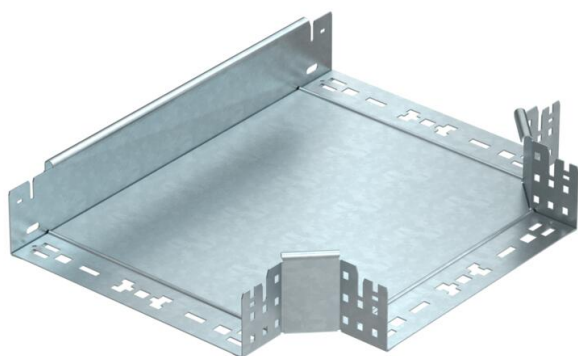

Technical data sheet

Magic tee 85 FT

Item number: 6041684

Tee with quick connector system. For all cable tray types of 85 mm side height.

St Steel

FT Hot-dip galvanised

Master data

Item number	6041684
Description 1	T-branch piece
Description 2	with quick connector
Manufacturer	OBO
Dimension	85x300
Material	Steel
Surface	Hot-dip galvanised
Surface standard	DIN EN ISO 1461
Smallest sales unit	1
Unit of quantity	Piece
Weight	274.3 kg
Weight unit	kg/100 pc.

Technical data sheet

Magic tee 85 FT

Item number: 6041684

Dimensions

Width	300 mm
Height	85 mm
Plate thickness	1.25 mm
Dimension B	300 mm

Technical data

Bend (angle)	90°
Connector version	Integrated connector
Maintain electrical functions	no
NATO hole pattern	no
Change of direction	Horizontal
Rustproof steel, pickled	no
Wide-span version	no
Type of connector, cable support system	Screwed
Rail thickness	1.25 mm