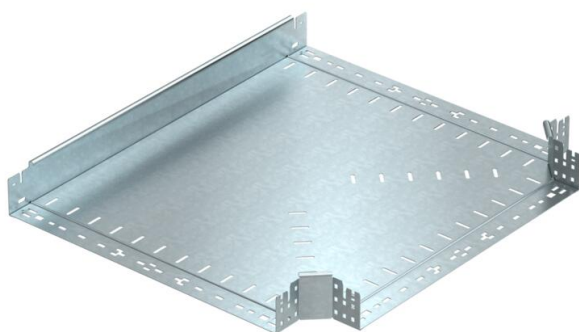

Technical data sheet

Magic tee 85 FT

Item number: 6041690

Tee with quick connector system. For all cable tray types of 85 mm side height.

St Steel

FT Hot-dip galvanised

Master data

Item number	6041690
Description 1	T-branch piece
Description 2	with quick connector
Manufacturer	OBO
Dimension	85x600
Material	Steel
Surface	Hot-dip galvanised
Surface standard	DIN EN ISO 1461
Smallest sales unit	1
Unit of quantity	Piece
Weight	678.2 kg
Weight unit	kg/100 pc.

Technical data sheet

Magic tee 85 FT

Item number: 6041690

Dimensions

Width	600 mm
Height	85 mm
Plate thickness	1.25 mm
Dimension B	600 mm

Technical data

Bend (angle)	90°
Connector version	Integrated connector
Maintain electrical functions	no
NATO hole pattern	no
Change of direction	Horizontal
Rustproof steel, pickled	no
Wide-span version	no
Type of connector, cable support system	Screwed
Rail thickness	1.25 mm