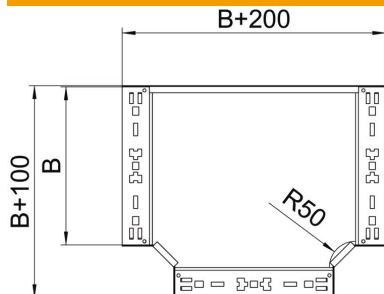

Technical data sheet

Magic tee 85 FT

Item number: 6041690

Tee with quick connector system. For all cable tray types of 85 mm side height.

St Steel

FT Hot-dip galvanised

Master data

Item number	6041690
Description 1	T-branch piece
Description 2	with quick connector
Manufacturer	OBO
Dimension	85x600
Material	Steel
Surface	Hot-dip galvanised
Surface standard	DIN EN ISO 1461
Smallest sales unit	1
Unit of quantity	Piece
Weight	678.2 kg
Weight unit	kg/100 pc.

Technical data sheet

Magic tee 85 FT

Item number: 6041690

Dimensions

Width	600 mm
Height	85 mm
Plate thickness	1.25 mm
Dimension B	600 mm

Technical data

Bend (angle)	90°
Connector version	Integrated connector
Maintain electrical functions	no
NATO hole pattern	no
Change of direction	Horizontal
Rustproof steel, pickled	no
Wide-span version	no
Type of connector, cable support system	Screwed
Rail thickness	1.25 mm