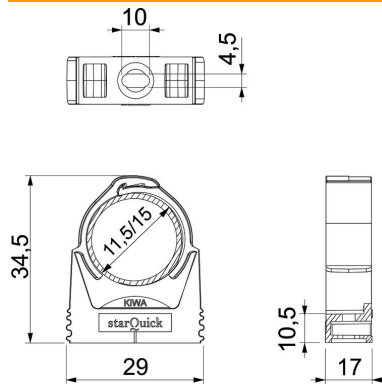

Technical data sheet

starQuick clip

Item number: 2146061

Highly stable clip to accept plastic and metal electrical and sanitary pipes, as well as the Quick Pipe electrical installation pipe. Universal fastening options on walls, ceilings and steel structures, both indoors and outdoors. Flexible clamping range of several millimetres. Toolless pipe mounting. Can be arranged to up to Ø 28 mm, also with OBO Quick starQuick clip. For high load values, can be combined with double bracket. Can be mounted on profile rails for variable spacings and numbers of clips.

PA Polyamide

Master data

Item number	2146061
Type	SQ-12 LGR
Description 1	starQuick clip
Manufacturer	OBO
Dimension	11,5-15mm
Colour	Light grey; RAL 7035
Material	Polyamide
Smallest sales unit	100
Unit of quantity	Piece
Weight	0.54 kg
Weight unit	kg/100 pc.

Technical data sheet

starQuick clip

Item number: 2146061

Dimensions

Dimension A	29 mm
Dimension B	17 mm
Dimension E	10 mm
Dimension F	4.5 mm
Dimension h	10.5 mm
Dimension H	34.5 mm

Technical data

Expandable	yes
Number of cables/pipes	1
Fastening type	Screw hole
Breaking load	0.55 kN
Flame-resistant	acc. to VDE 0471/DIN 695 Part 2-1, test temperature 650°C
Closed	yes
Halogen-free	yes
With inlay	no
Nominal size/text	12-14
Snap system	yes
Quick clip installation	Duchgangsloch_mit_starQuick-Mutter_M6_oder_M8
Clamping range D, max.	15 mm
Clamping range D, min.	11.5 mm
UV-resistant	yes