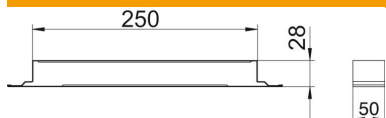

## Connection shackle, height 28 mm

Item number: 7400966

Duct connectors for conductive mounting of screed-covered underfloor installation duct.

**St** Steel

**FS** Strip galvanized

### Master data

Item number	7400966
Description 1	Connection shackle
Description 2	conductive
Manufacturer	OBO
Dimension	50x250x28
Material	Steel
Surface	Strip galvanized
Surface standard	DIN EN 10346
Smallest sales unit	1
Unit of quantity	Piece
Weight	32.3 kg
Weight unit	kg/100 pc.

### Dimensions

Width	250 mm
Height	28 mm
Dimension a	250 mm
Dimension h	28 mm