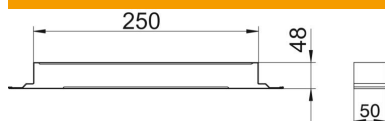

Technical data sheet

Connection shackle, height 48 mm

Item number: 7400970

Duct connectors for conductive mounting of screed-covered underfloor installation duct.

- St** Steel
- FS** Strip galvanized

Master data

Item number	7400970
Description 1	Connection shackle
Description 2	conductive
Manufacturer	OBO
Dimension	50x250x48
Material	Steel
Surface	Strip galvanized
Surface standard	DIN EN 10346
Smallest sales unit	1
Unit of quantity	Piece
Weight	34 kg
Weight unit	kg/100 pc.

Dimensions

Width	250 mm
Height	48 mm
Dimension a	250 mm
Dimension h	48 mm

Technical data

Version for	Strap
Floor plate	yes
Seal installation option	no
Suitable for expansion joint	yes
Duct height, min.	48 mm
With equipotential bonding	yes